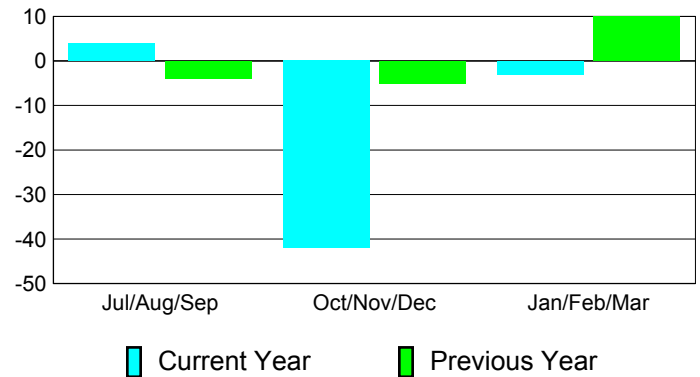

**Membership Results
2010-2011**

**Membership
2009-2010**

Month	Net Memb Goal	Actual New Memb	Actual Dropped Memb	Gain/Loss of Memb	Gain/Loss of Memb
Jul/Aug/Sep	5	60	-56	4	-4
Oct/Nov/Dec	31	41	-83	-42	-5
Jan/Feb/Mar	12	26	-29	-3	10
Totals	48	127	-168	-41	1

Membership Results 2010-2011

Goal, New, Dropped, Gain/Loss

Comparison of Membership Gain/Loss

Current Year Compared to the Previous Year

Gender Comparison 2010-2011

Jul/Aug/Sep

Oct/Nov/Dec

Jan/Feb/Mar