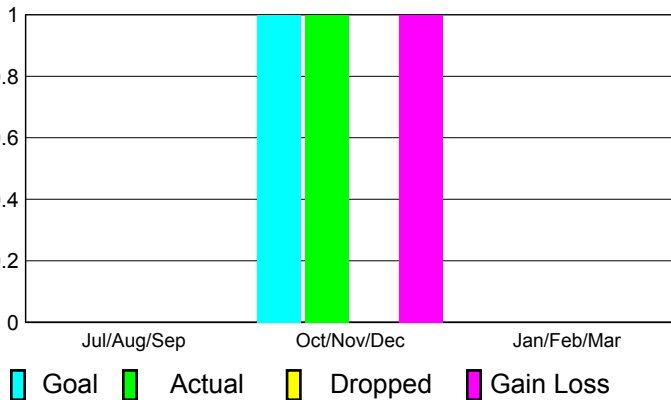

2010-2011 GMT Reports for District (or Undistricted) **District 17 O**

GMT: **Jeff Kriz**

Location: **KANSAS**

GMT CA: **1**

CLUBS

**Club Results
2010-2011**

**Clubs
2009-2010**

Month	New Club Goal	Actual New Clubs	Actual Dropped Clubs	Gain/Loss of Clubs	Gain/Loss of Clubs
Jul/Aug/Sep	0	0	0	0	0
Oct/Nov/Dec	1	1	0	1	0
Jan/Feb/Mar	0	0	0	0	0
Totals	1	1	0	1	0

Club Results 2010-2011

Goal, New, Dropped, Gain/Loss

Comparison of Club Gain/Loss

Current Year Compared to the Previous Year

YTD Status Quo Clubs 2010-2011

Status Quo Clubs Compared to Status Quo Members

MEMBERSHIP