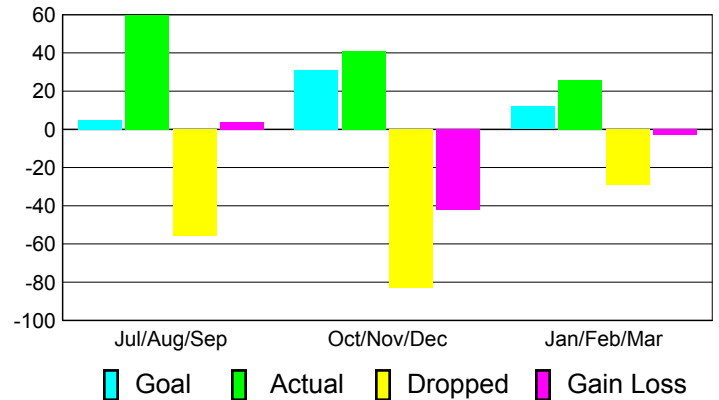

Membership Results 2010-2011

Goal, New, Dropped, Gain/Loss

Comparison of Membership Gain/Loss

Current Year Compared to the Previous Year